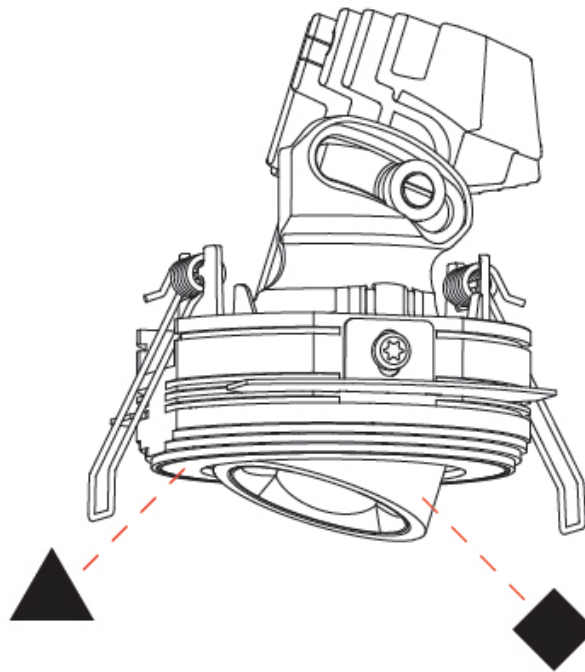

OIKO PRO ROUND ADJUSTABLE TRIMLESS

A35885-

PROJECT

TYPE

SPECIFIER

QUANTITY

DATE

A